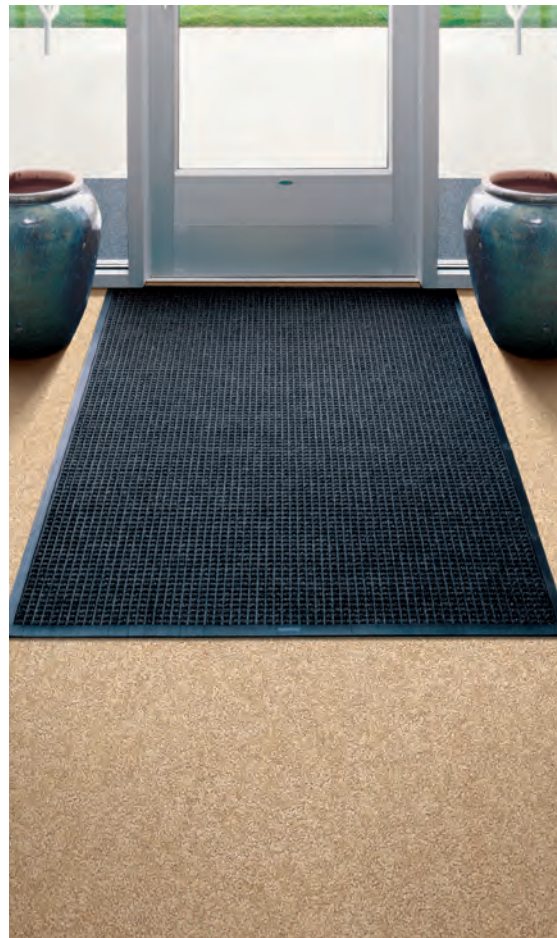

## features and benefits

- Durable Polypropylene surface is suitable for indoor or outdoor use.
- “Water Dam” border and raised “nubs” trap dirt and moisture below foot level and are resistant to crushing, maintaining high performance and extending product life.
- Highly absorbent fabric allows mats to hold up to 1.5 gallons of water per square yard, keeping moisture off carpets and floors.
- Available in Fashion or Rubber borders. WaterHog Fashion features the same 100% Polypropylene fabric on the border as the mat surface, while the WaterHog Classic offers traditional rubber borders.
- Certified “high traction” by the National Floor Safety Institute.